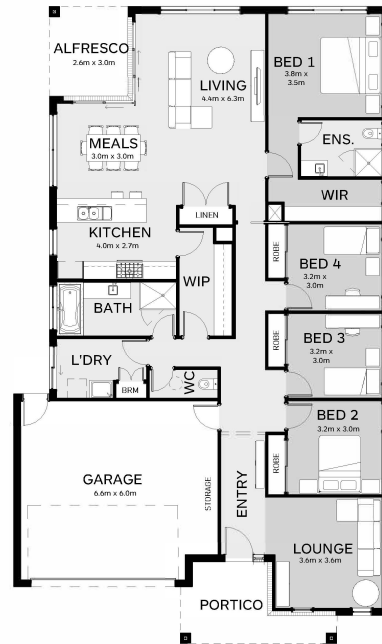

Carisbrook²⁴⁰

Focus

Lot 811 Marxsen Pde
Lucas

4 2 2

House Size:
25.9SQ
Lot Size:
480m²

Package Price:

\$419,680

It's all included

- Carpet to Bedrooms & Living Areas
- Tiles to Remaining Areas
- Colorbond Steel Roof
- Site Cost Allowance
- Developer Requirements
- 2550mm Ceiling Height
- Bank of 2 Pot Drawers
- Insitu Tiled Showerbase
- Panelift Garage Door with Remotes
- SMEG 900mm Underbench Oven & Cooktop